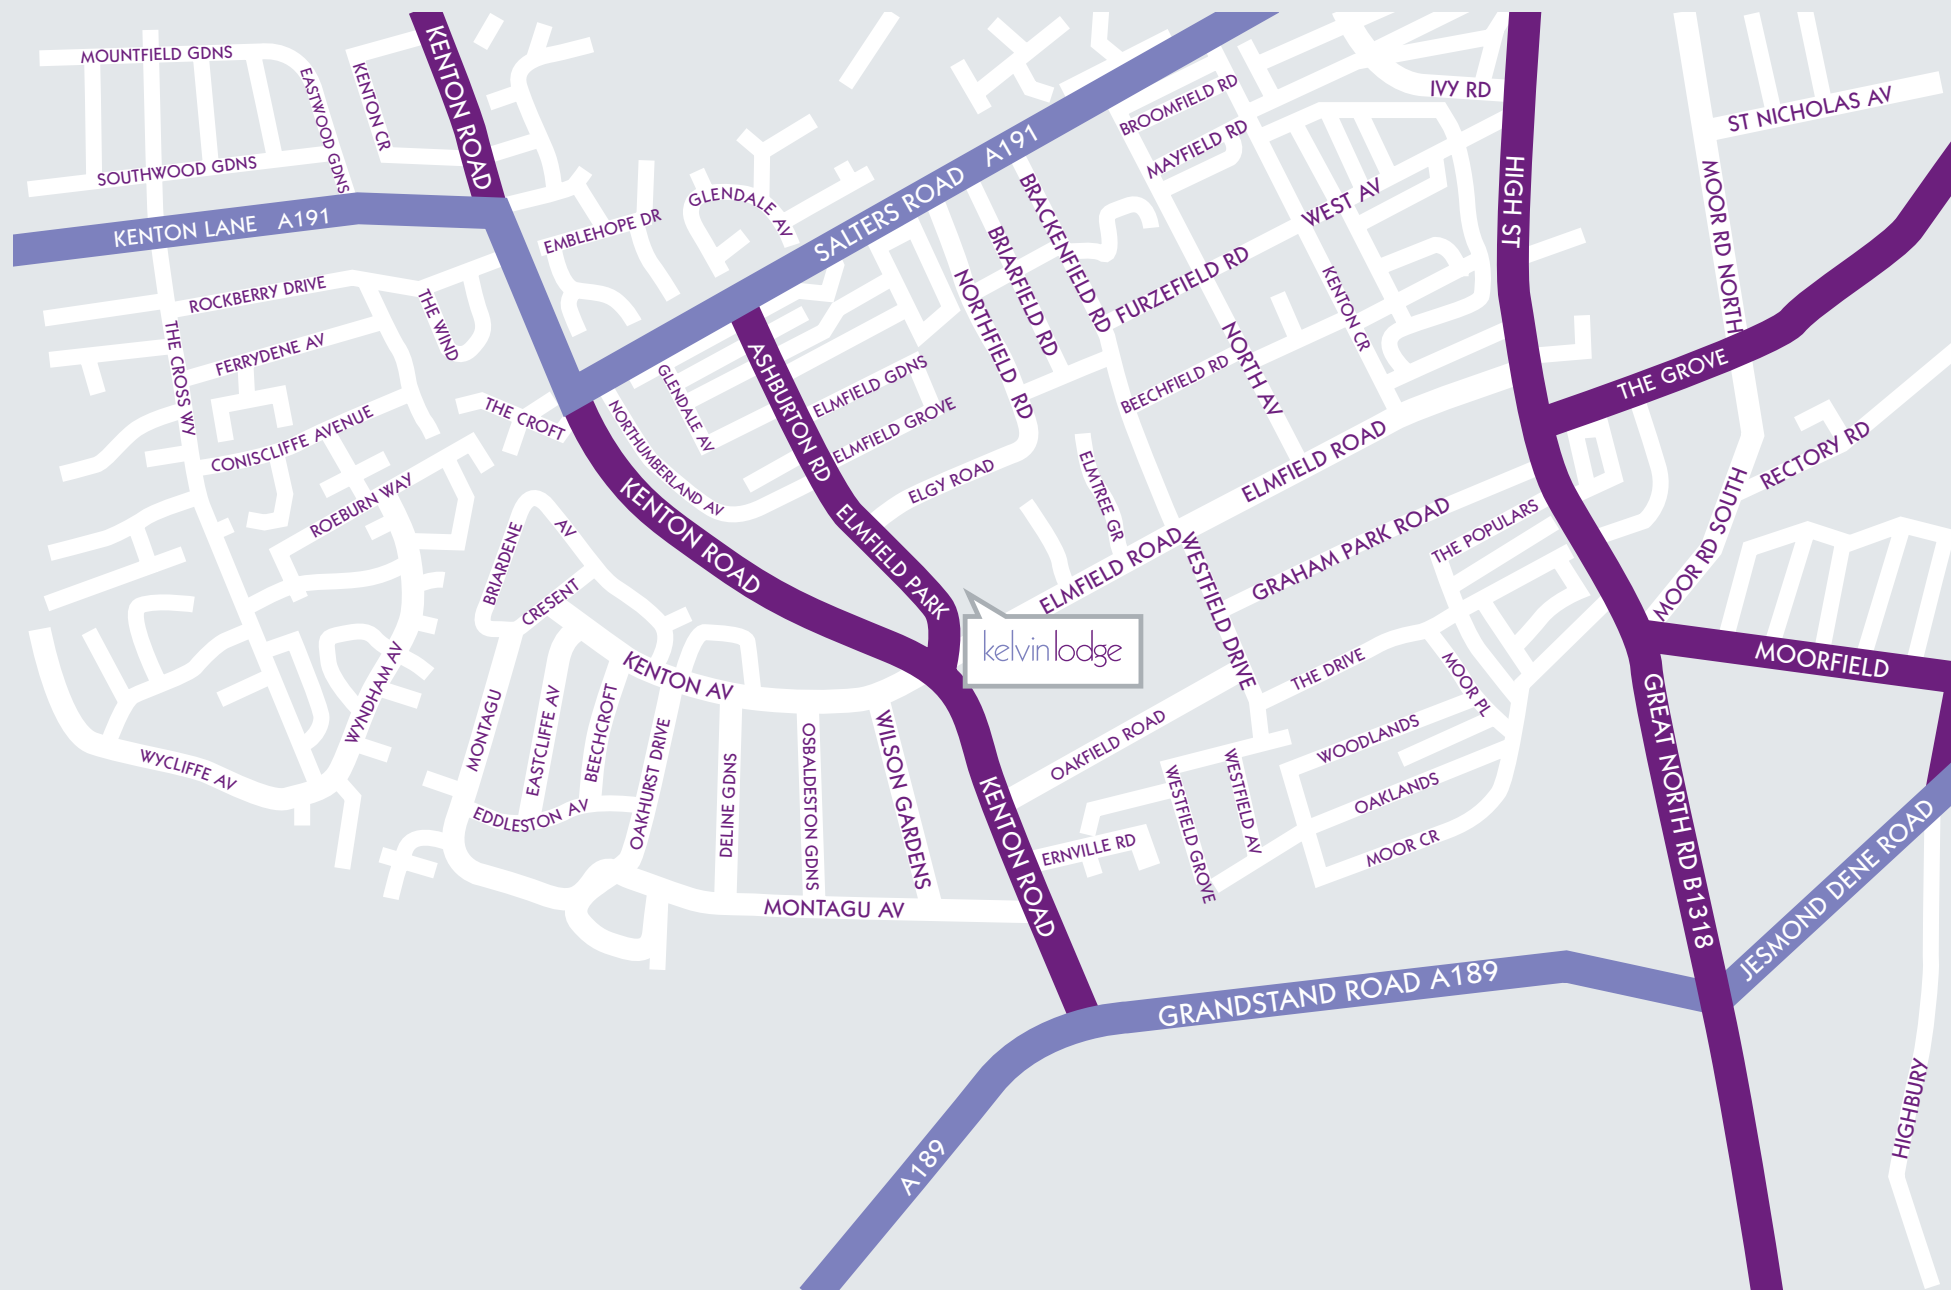

77 Elmfield Road, Gosforth, Newcastle upon Tyne, NE3 4BY

t. 0191 285 1150

f. 0191 285 9823

e. info@kelvinlodge.co.uk

www.kelvinlodge.co.uk

• Preventative, Clinical, & Cosmetic Dental Care Since 1958 •

77 Elmfield Road, Gosforth, Newcastle upon Tyne, NE3 4BY